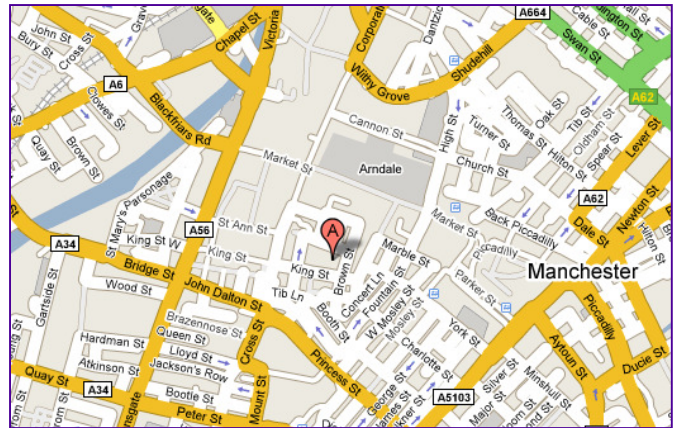

Directions to this venue

Our King Street venue at Pall Mall Court is located in the heart of Manchester's central business district, M2 and just a 10 minute walk from Manchester's Piccadilly station. In a vibrant area, the meeting rooms are surrounded by designer outlets, cafes, bars and restaurants.

Driving From the North

- Merge onto M60. At J17 take the A56 exit to Prestwich
- At first roundabout take 1st exit onto Bury New Road towards Manchester
- Continue on A56 which then becomes Deansgate
- Turn left on King Street, we are in Pall Mall Court

Pall Mall Court
61 - 67 King Street
Manchester M2 4PD

Local information

There are several car parks and NCP car parks located on Deansgate, there is an NCP behind 'House of Fraser'. King Street is opposite 'House of Fraser', from there walk straight up King St, cross over at the junction and continue past Lloyds TSB on the corner. On the left is Pall Mall Court, MWB is in Pall Mall court on the ground floor through the lift lobby.

From Victoria Train Station

Head towards 'Next' on the left, go straight on past the Arndale centre and cross over onto Cross St. Turn left onto King St and continue until you see Pall Mall court on the left. (5-10 minute walk).